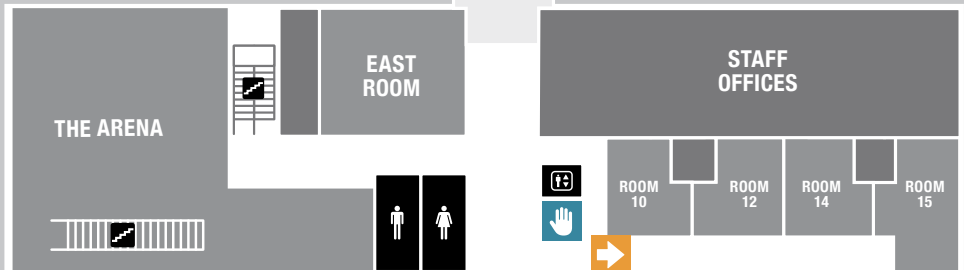

PARKING

WORSHIP CENTER

FAMILY ROOM

PATIO

PLAYGROUND

PARKING

- WELCOME KIOSKS
- ELEVATOR
- STAIRS
- KIDS MINISTRY ENTRANCES

N. BURLESON BLVD. / I-35W FRONTAGE RD.