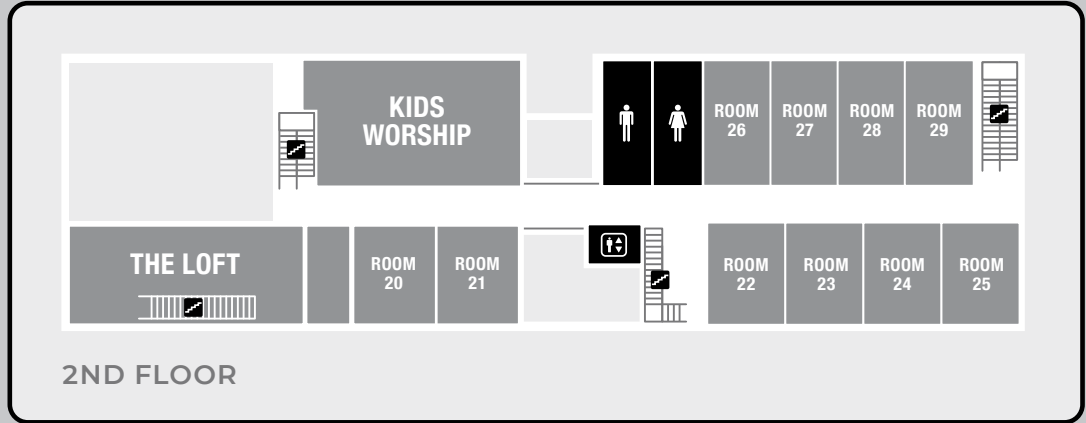

Christ Chapel South Venue Map

390 N. Burleson Blvd., Burleson, TX 76028 | 817-731-4329

VILLAGE CREEK PKWY.

CENTRE DR.

PARKING