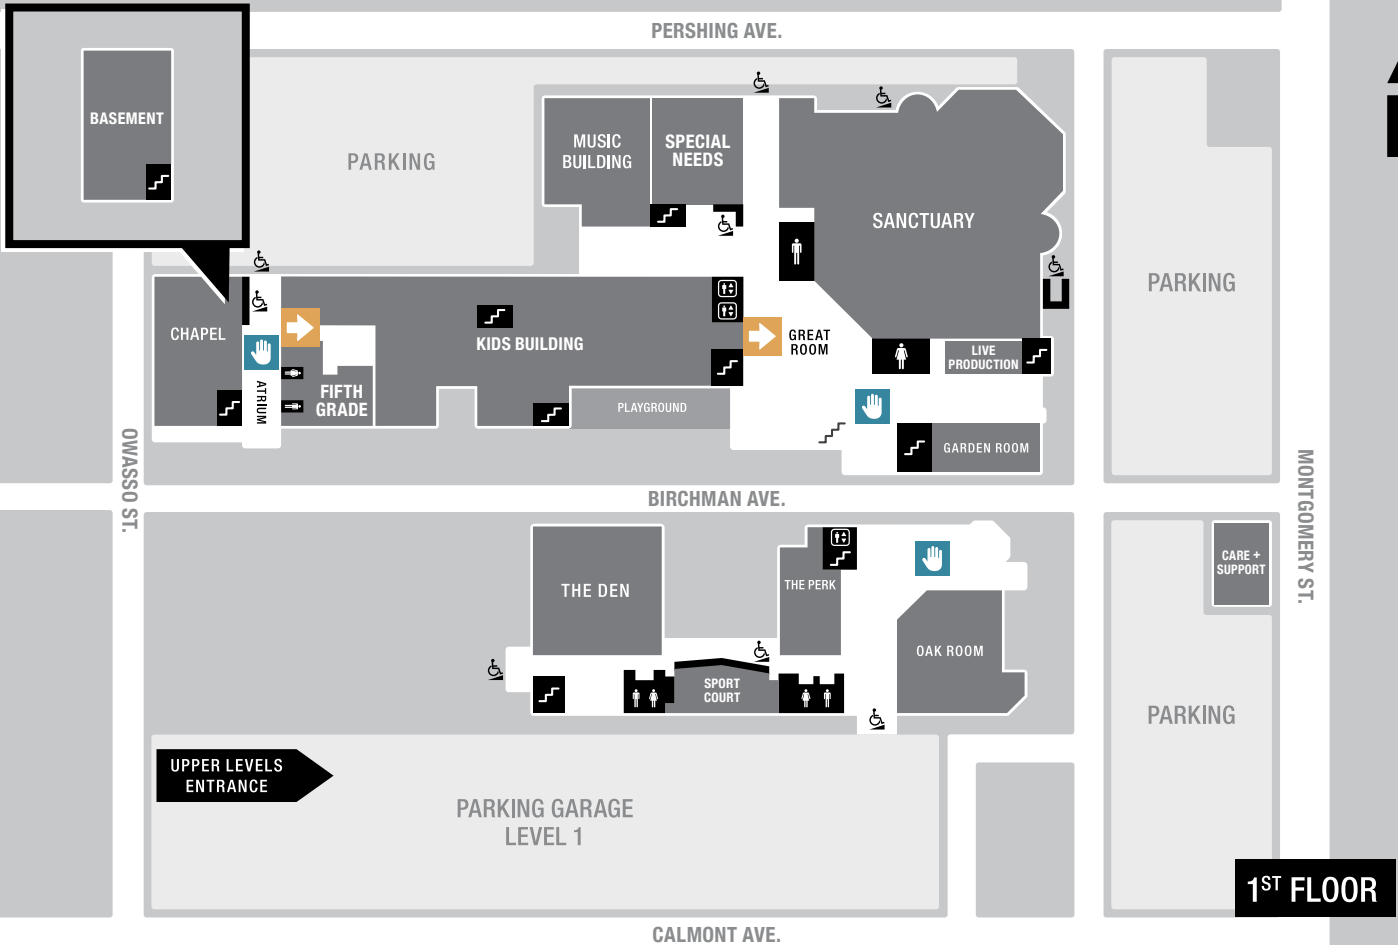

Christ Chapel Fort Worth Venue Map

3701 Birchman Ave., Fort Worth, TX 76107 | 817-731-4329

2ND FLOOR

| | |
|--|-------------------------|
| | STAIRS |
| | WHEELCHAIR ACCESS |
| | ELEVATOR |
| | WELCOME KIOSKS |
| | KIDS MINISTRY ENTRANCES |

Worship Services

CONTEMPORARY SERVICE – *Worship Band*

9 A.M. | Sanctuary

11 A.M. + 5 P.M. | Chapel

TRADITIONAL SERVICE – *Choir + Orchestra*

11 A.M. | Sanctuary

Parking

Parking is available across the Fort Worth Campus and we have an incredible team to help you.

If you need assistance parking or entering the building, we have handicapped accessible parking options along with valet parking available at the north Sanctuary entrance off of Montgomery Street.

If you are worshipping in the Sanctuary, we recommend parking in the lots off of Montgomery Street and Birchman Avenue or in the parking garage. If you are attending a service in the Chapel, the parking lot on the corner of Owasso Street and Pershing Avenue is closest.

HARVESTERS

9:15 A.M. | Oak Room

Lecture-style

Verse-by-verse teaching

RENEW

9:15 A.M. | North Link Classroom

Discussion-based

Structured around small groups