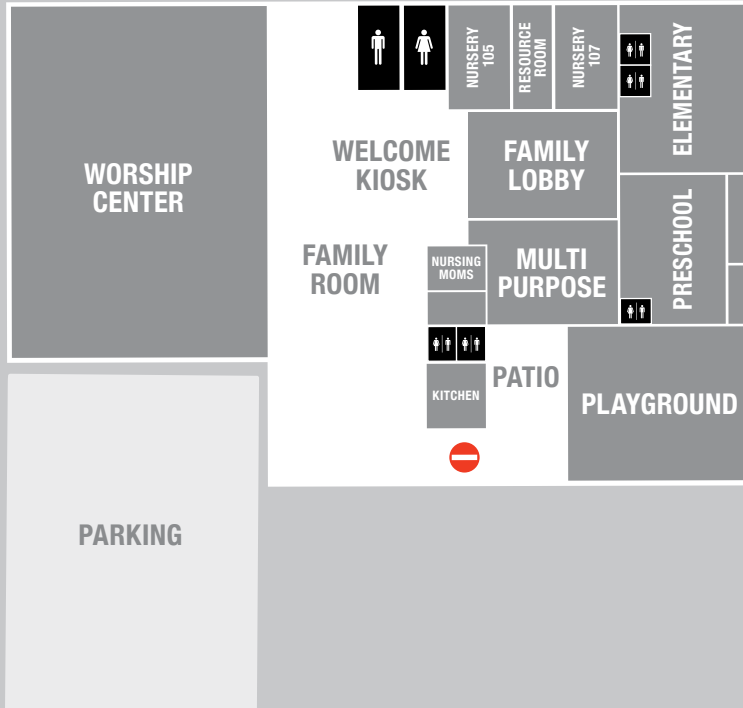

Christ Chapel South Venue Map

390 N. Burleson Blvd., Burleson, TX 76028 | 817-731-4329

CENTRE DR.

VILLAGE CREEK PKWY.

N. BURLESON BLVD. / I-35W FRONTAGE RD.

WHAT TO EXPECT AT Christ Chapel South

Worship Services

CONTEMPORARY SERVICE – *Worship Band*

9:15 + 11 A.M. + 5 P.M. | **Worship Center**

Parking

Parking is available across our South Campus and we have an incredible team to assist you.

If it would be helpful, please let the Parking Team know if you would like to use handicapped accessible parking and entrances.

If you are entering off Centre Drive, either the northeast parking lot or east parking lot will be most convenient for you. If you're using the I-35W Frontage Road, the west parking lot will be your first parking option as you enter campus.

[LEARN MORE](#)

Students

Students from fifth-grade through high school have an opportunity to attend a worship experience designed to meet them where they are and provide space to interact with the gospel in a way that is both approachable and understandable for their age range.