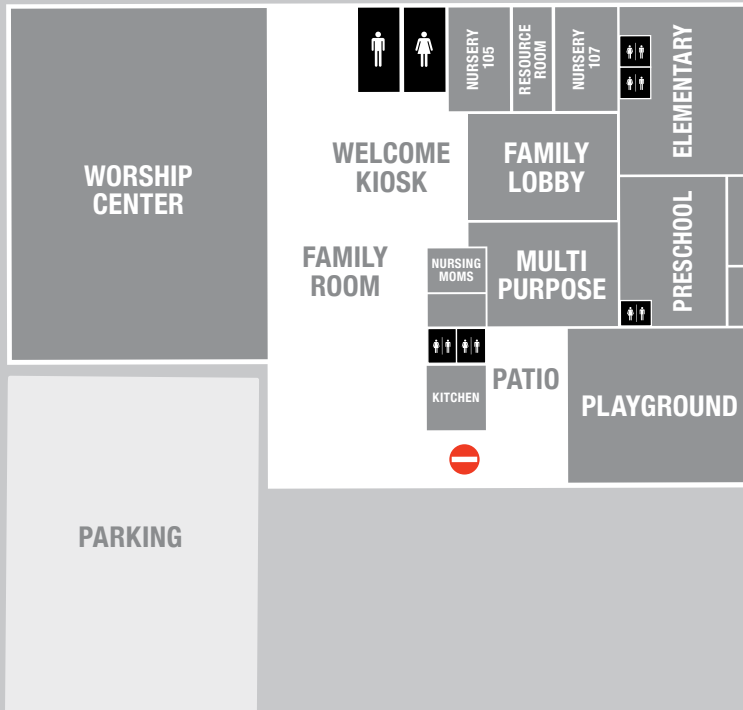

Christ Chapel South Venue Map

390 N. Burleson Blvd., Burleson, TX 76028 | 817-731-4329

CENTRE DR.

VILLAGE CREEK PKWY.

N. BURLESON BLVD. / I-20 FRONTAGE RD.

WHAT TO EXPECT AT Christ Chapel South

Worship Services

CONTEMPORARY SERVICE – *Worship Band*

9:15 + 11 A.M. + 5 P.M. | **Worship Center**

Parking

Parking is available across our South Campus and we have an incredible team to assist you.

If it would be helpful, please let the Parking Team know if you would like to use handicapped accessible parking and entrances.

If you are entering off Centre Drive, either the northeast parking lot or east parking lot will be most convenient for you. If you're using the I-20 Frontage Road, the west parking lot will be your first parking option as you enter campus.

[LEARN MORE](#)

Students

Students from fifth-grade through high school have an opportunity to attend a worship experience designed to meet them where they are and provide space to interact with the gospel in a way that is both approachable and understandable for their age range.