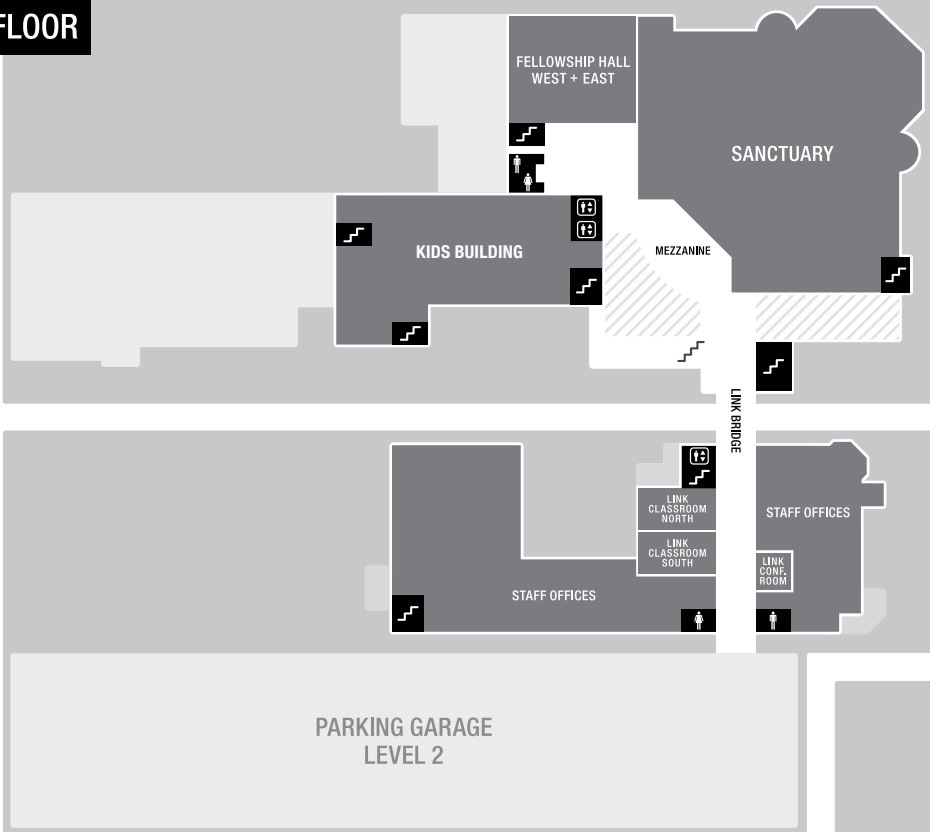

Christ Chapel Fort Worth Venue Map

3701 Birchman Ave., Fort Worth, TX 76107 | 817-731-4329

2ND FLOOR

	STAIRS
	WHEELCHAIR ACCESS
	ELEVATOR
	WELCOME KIOSKS
	KIDS MINISTRY ENTRANCES

Worship Services

CONTEMPORARY SERVICE – *Worship Band*

9 A.M. | Sanctuary

11 A.M. + 5 P.M. | Chapel

TRADITIONAL SERVICE – *Choir + Orchestra*

11 A.M. | Sanctuary

Parking

Parking is available across the Fort Worth Campus and we have an incredible team to help you.

If you need assistance parking or entering the building, we have handicapped accessible parking options along with valet parking available at the north Sanctuary entrance off of Montgomery Street.

If you are worshipping in the Sanctuary, we recommend parking in the lots off of Montgomery Street and Birchman Avenue or in the parking garage. If you are attending a service in the Chapel, the parking lot on the corner of Owasso Street and Pershing Avenue is closest.