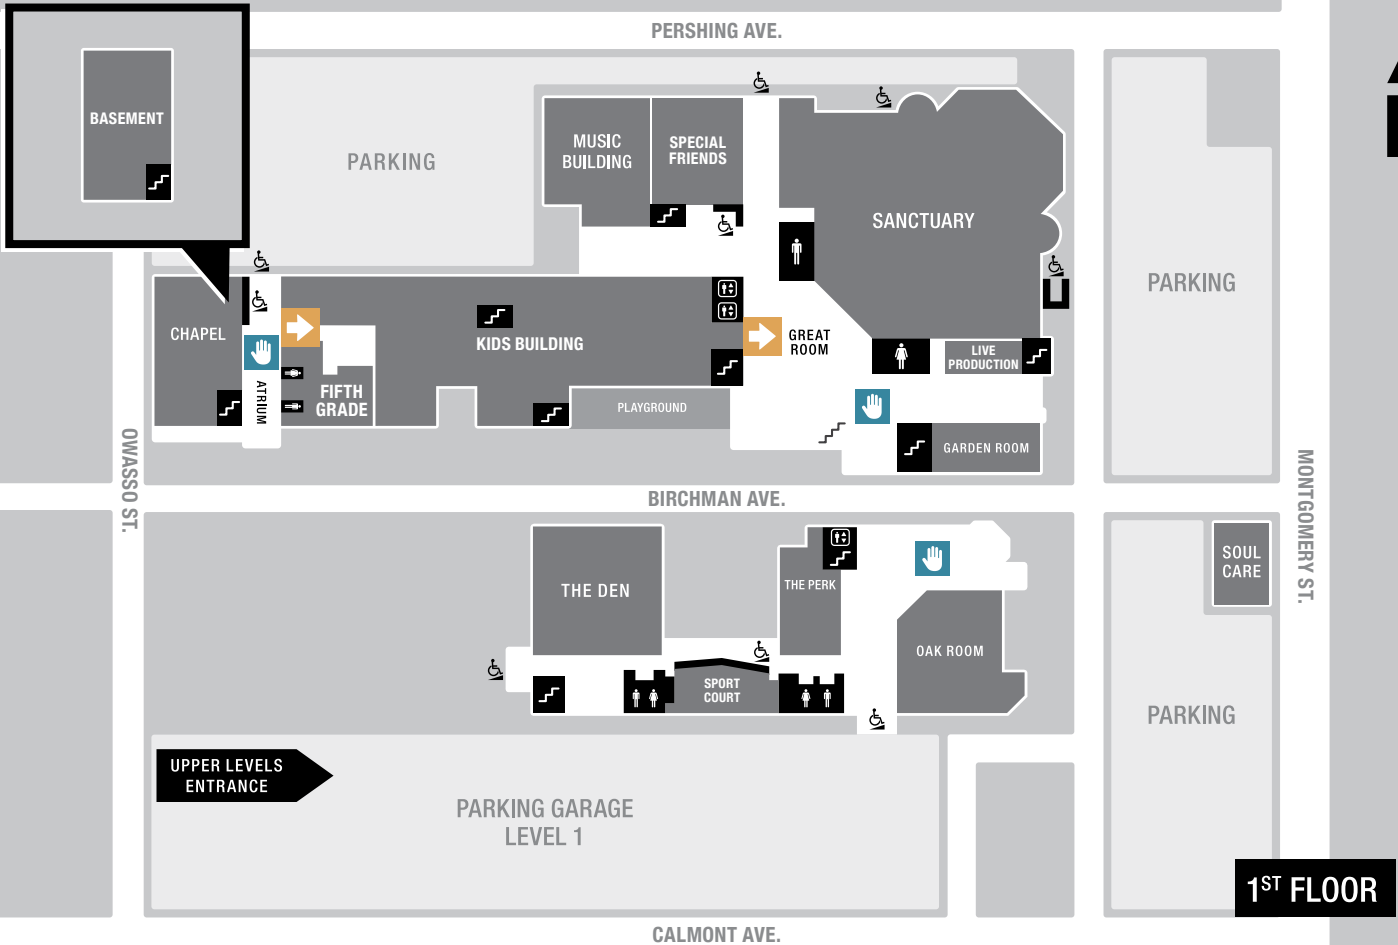

Christ Chapel Fort Worth Venue Map

3701 Birchman Ave., Fort Worth, TX 76107 | 817-731-4329

2ND FLOOR

	STAIRS
	WHEELCHAIR ACCESS
	ELEVATOR
	WELCOME KIOSKS
	KIDS MINISTRY ENTRANCES

Worship Services

CONTEMPORARY SERVICE – *Worship Band*

9 A.M. | Sanctuary

11 A.M. + 5 P.M. | Chapel

TRADITIONAL SERVICE – *Choir + Orchestra*

11 A.M. | Sanctuary

Parking

Parking is available across the Fort Worth Campus and we have an incredible team to help you.

If you need assistance parking or entering the building, we have handicapped accessible parking options along with valet parking available at the north Sanctuary entrance off of Montgomery Street.

If you are worshipping in the Sanctuary, we recommend parking in the lots off of Montgomery Street and Birchman Avenue or in the parking garage. If you are attending a service in the Chapel, the parking lot on the corner of Owasso Street and Pershing Avenue is closest.

HARVESTERS

9:15 A.M. | Oak Room

Lecture-style

Verse-by-verse teaching

RENEW

9:15 A.M. | North Link Classroom

Discussion-based

Structured around small groups