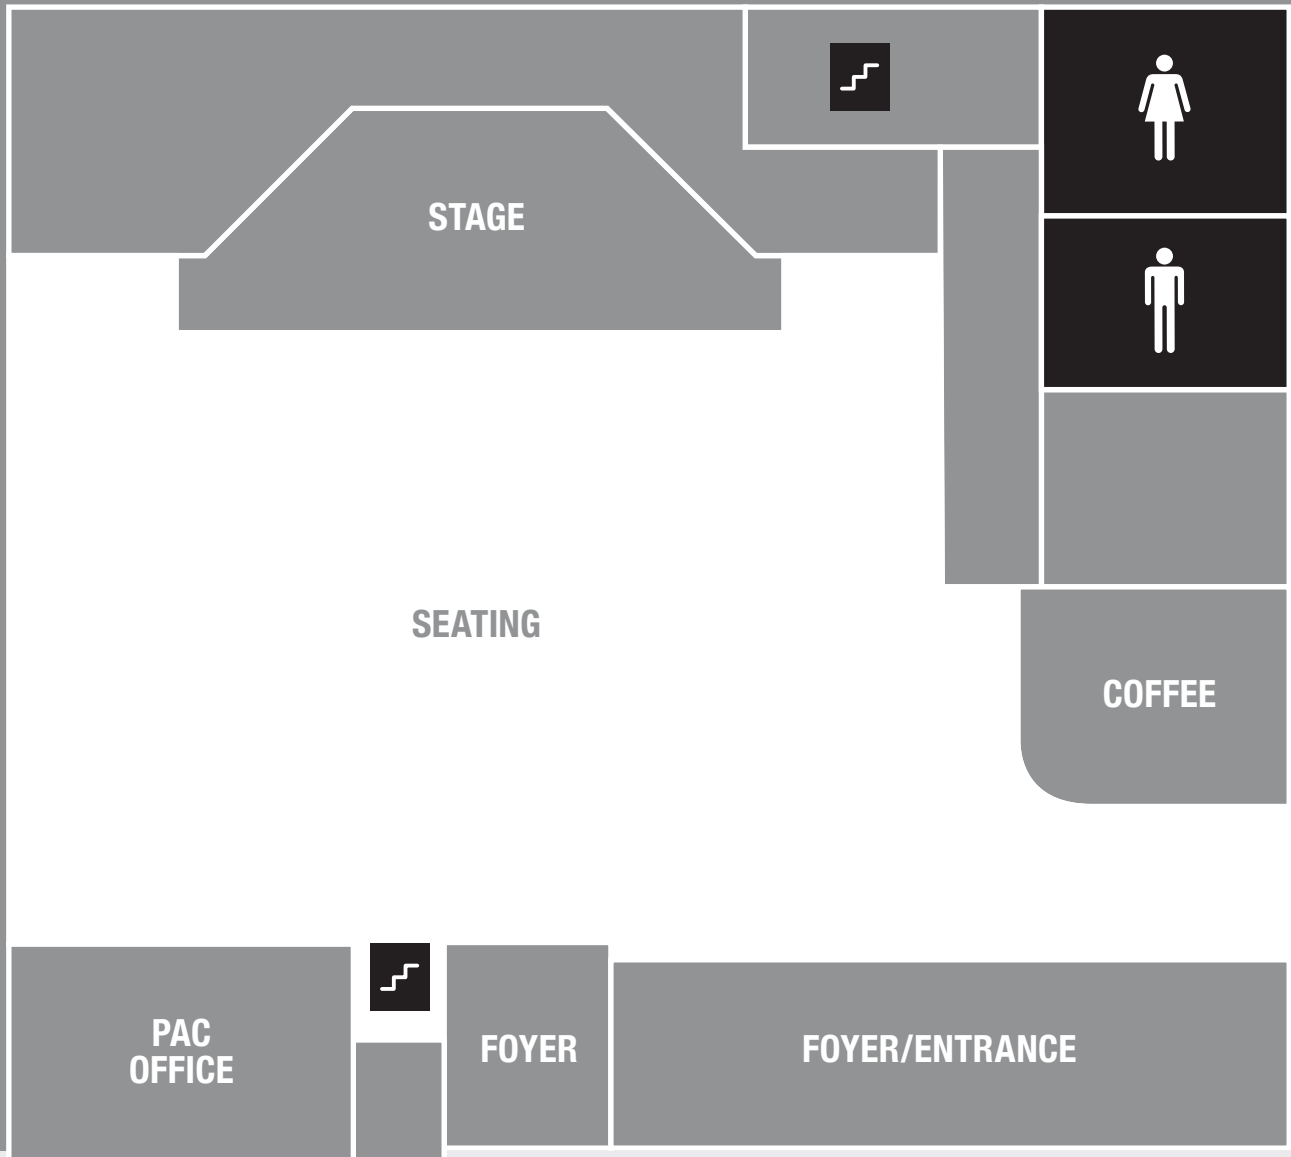

Christ Chapel College Venue Map

3110 Greene Ave., Fort Worth, TX 76109 | 817-731-4329

GREENE AVE.

PARKING IS AVAILABLE ON SURROUNDING NEIGHBORHOOD STREETS. PLEASE DO NOT PARK IN ANY RETAIL PARKING LOTS, AS TOWING IS STRICTLY ENFORCED.