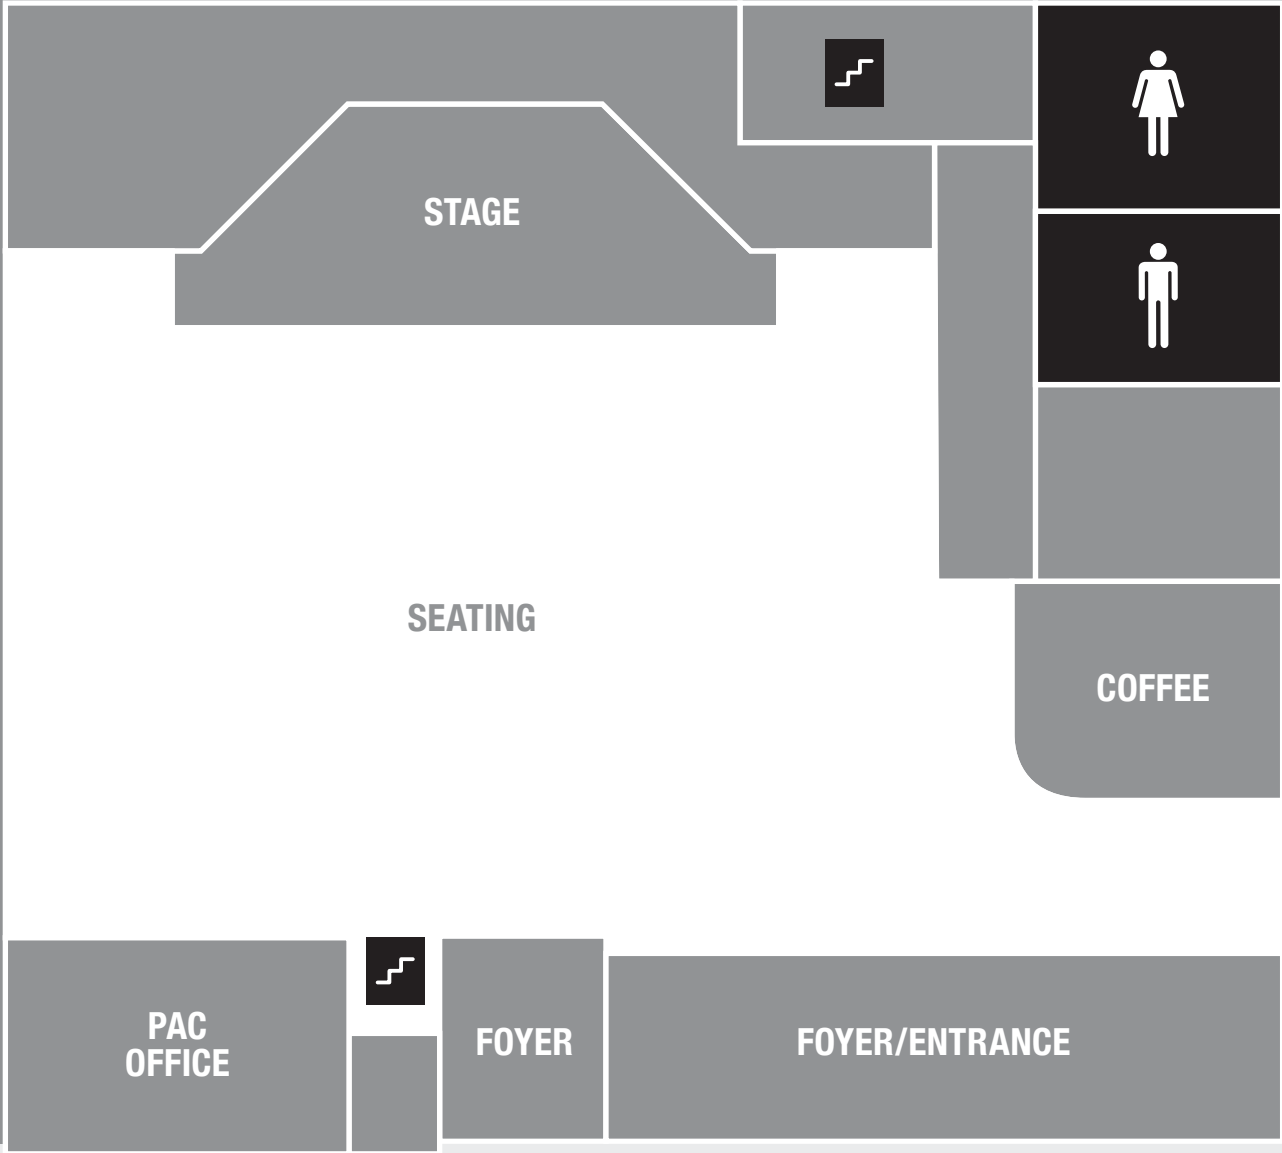

CHRIST CHAPEL COLLEGE BUILDING MAP

3110 Greene Ave., Fort Worth, TX 76109 | 817-731-4329

GREENE AVE

PARKING AVAILABLE ON SURROUNDING
NEIGHBORHOOD STREETS