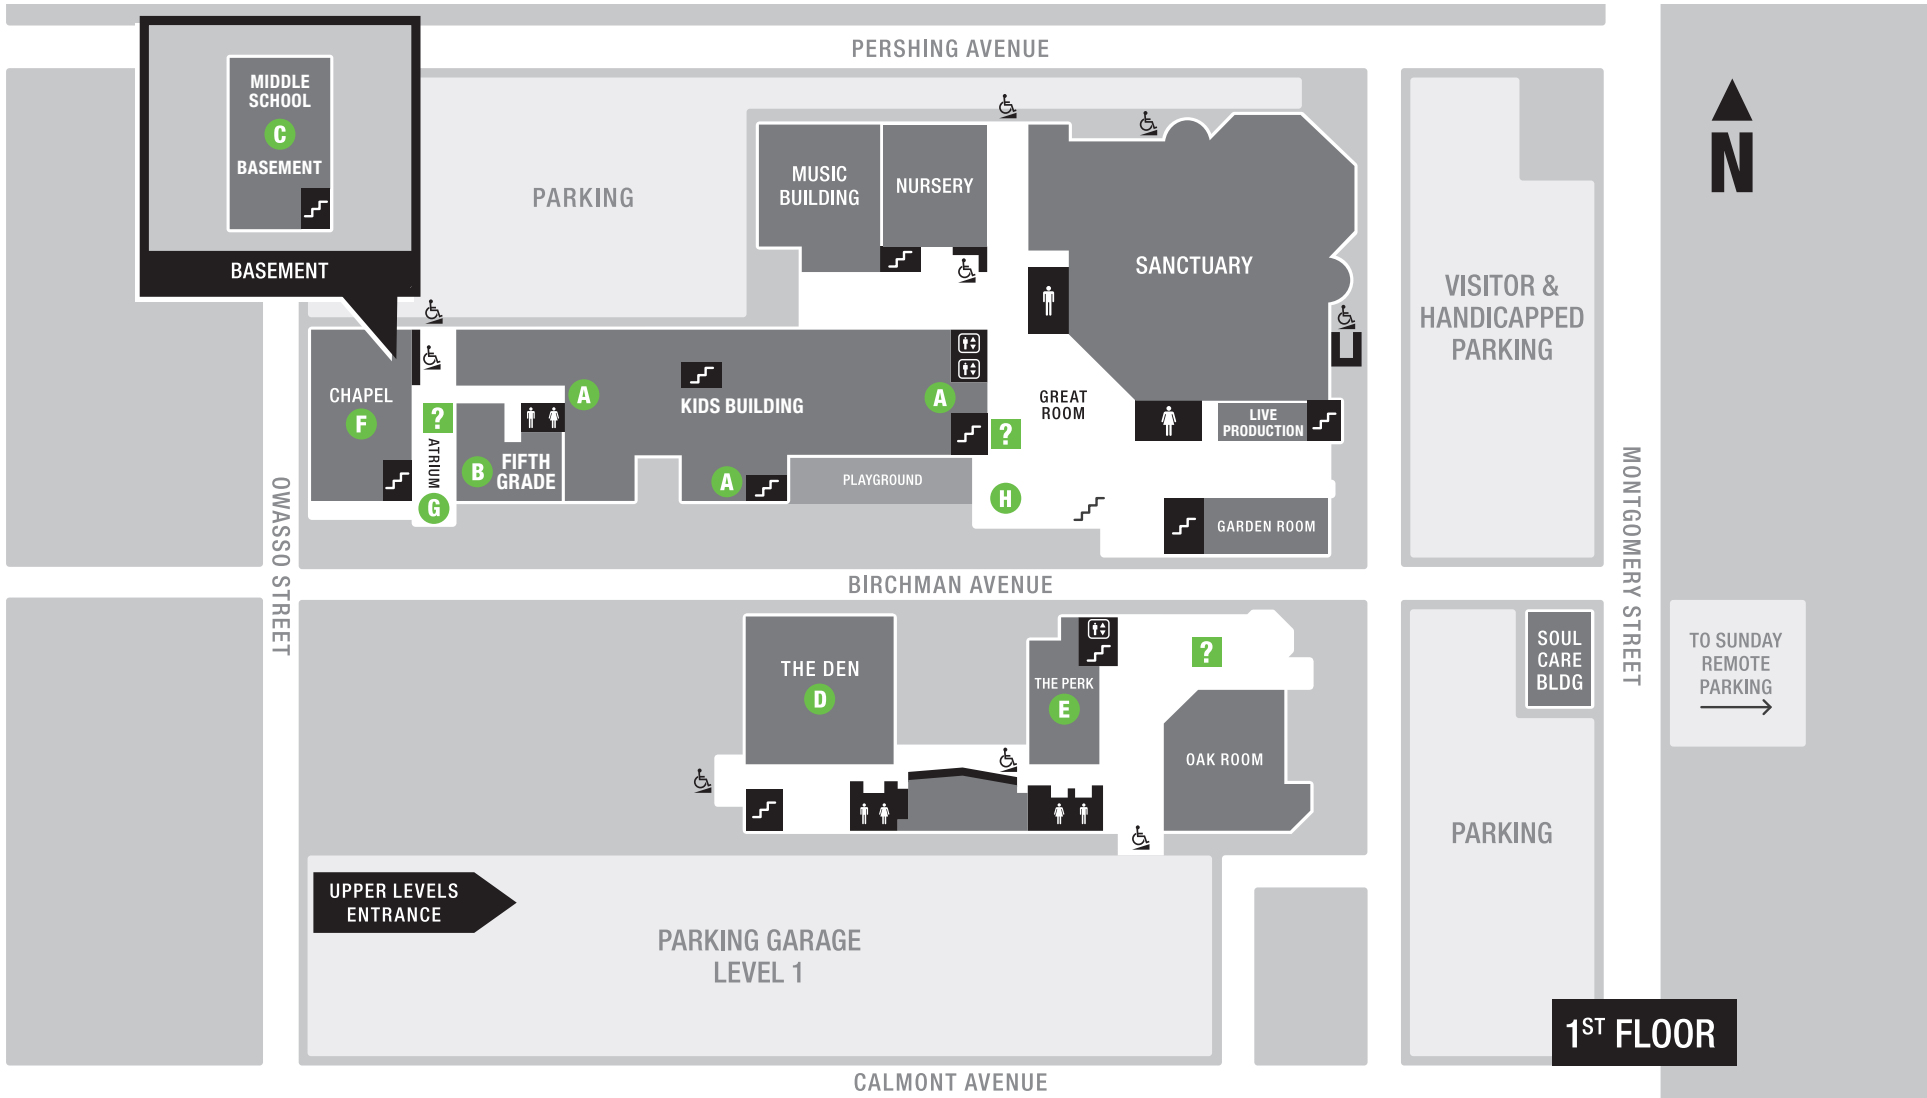

CCBC FORT WORTH CAMPUS MAP

3701 Birchman Ave., Fort Worth, TX 76107 | 817-731-4329

- STAIRS
- WHEELCHAIR ACCESS
- ELEVATOR
- WELCOME KIOSKS
- KIDS WELCOME CENTER
- FIFTH GRADE
- MIDDLE SCHOOL
- HIGH SCHOOL
- THE PERK
- CHAPEL
- NEXT STEP