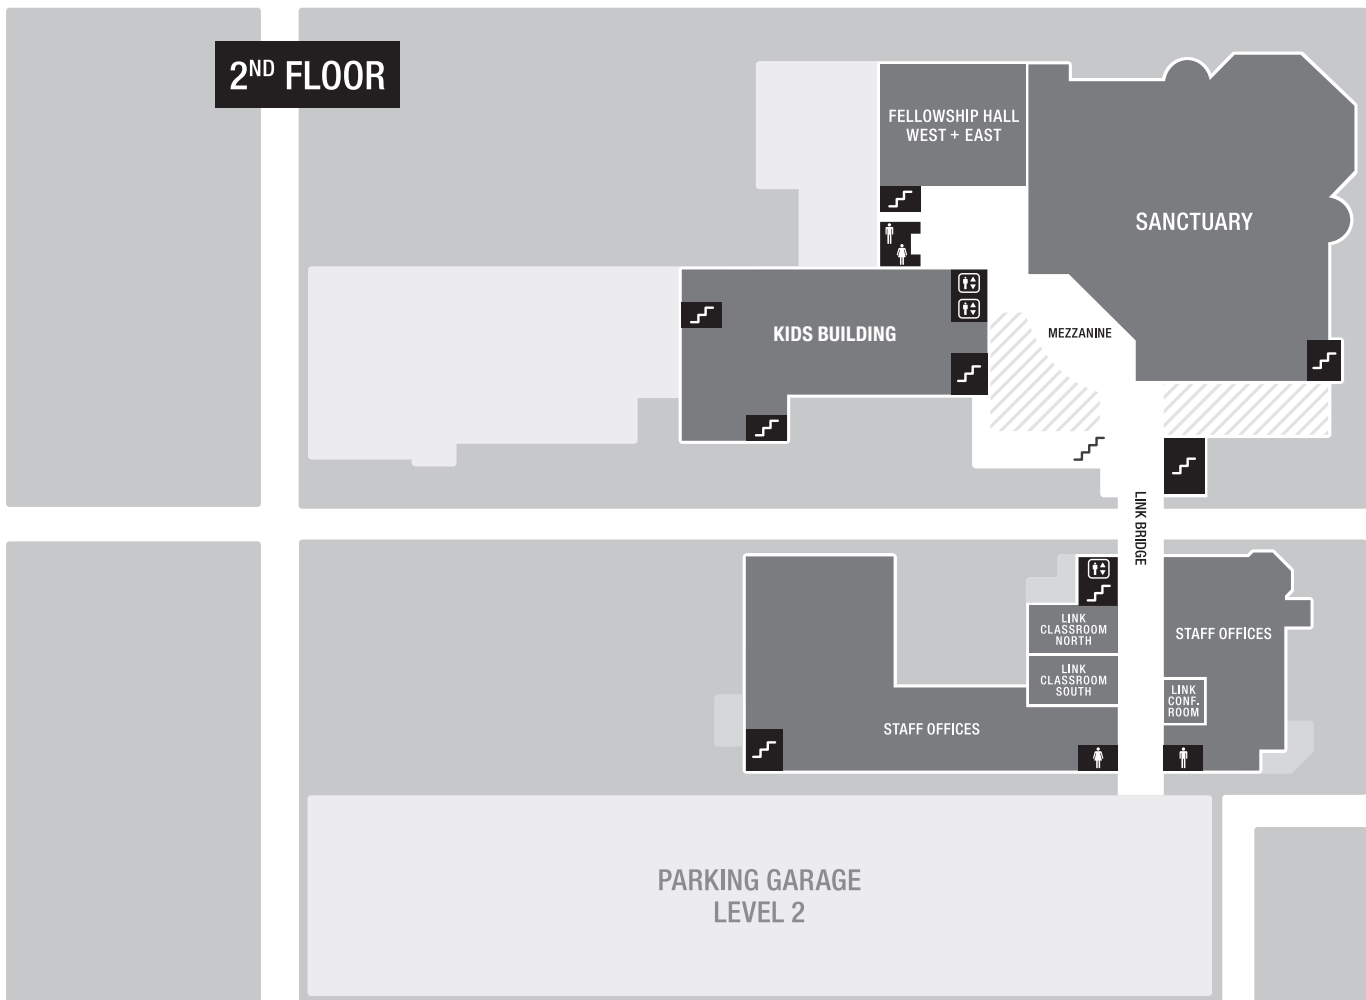

CCBC FORT WORTH CAMPUS MAP

3701 Birchman Ave., Fort Worth, TX 76107 | 817-731-4329

- STAIRS
- WHEELCHAIR ACCESS
- ELEVATOR
- WELCOME KIOSKS
- KIDS WELCOME CENTER
- FIFTH GRADE
- MIDDLE SCHOOL
- HIGH SCHOOL
- THE PERK
- CHAPEL
- NEXT STEP